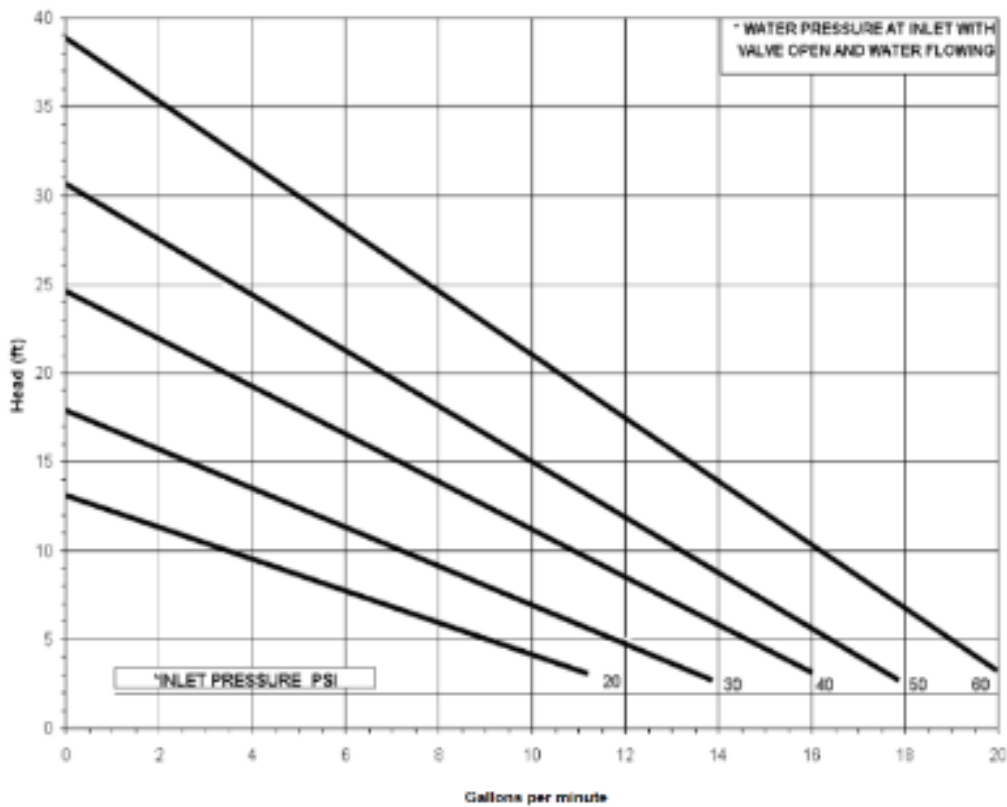

Liberty Pumps®

Pump Specifications

Water Powered Back Up System SJ10 and SJ10A Sump Jet®

SJ10_P1_R3 0-2012

©Copyright 2012 Liberty Pumps Inc. All rights reserved. Specifications subject to change without notice.

**Liberty
Pumps**

SJ10 / SJ10A - Series Dimensional Data