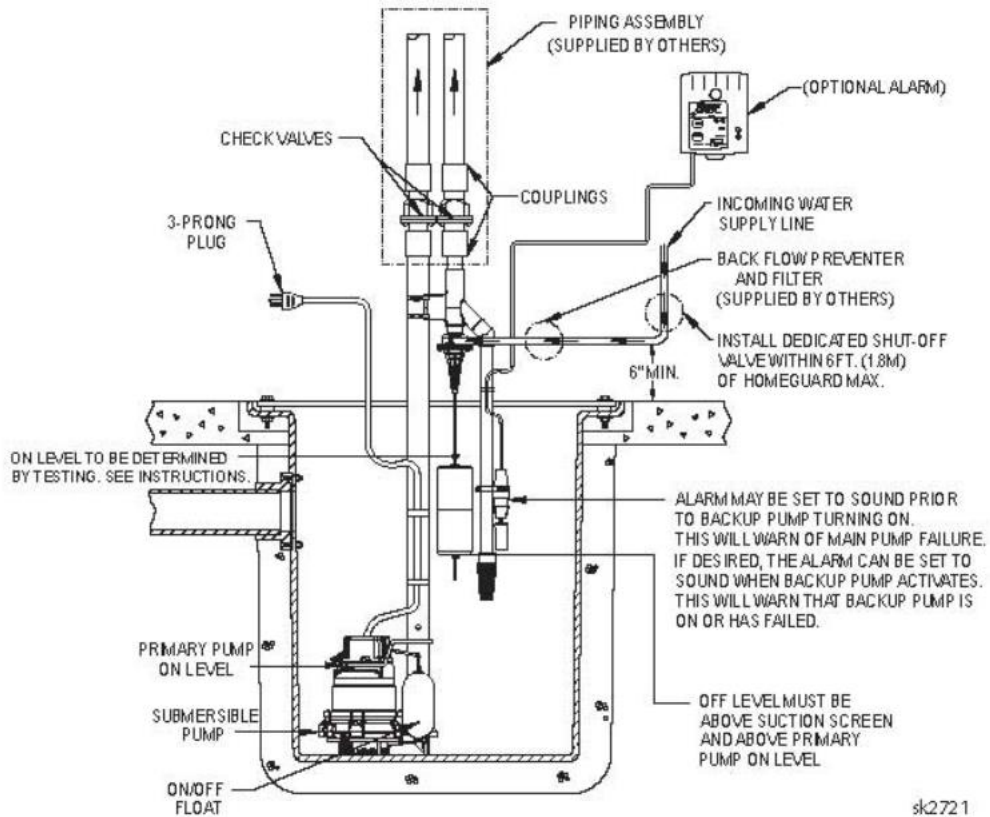

Zoeller Water Powered Sump Pump - Model Zoeller 503

Typical Installation of the Zoeller Water Powered Sump Pump with Separate Discharge Pipe Installation Diagram

Typical Installation with Submersible Pump and Separate Discharge Pipe

sk2721