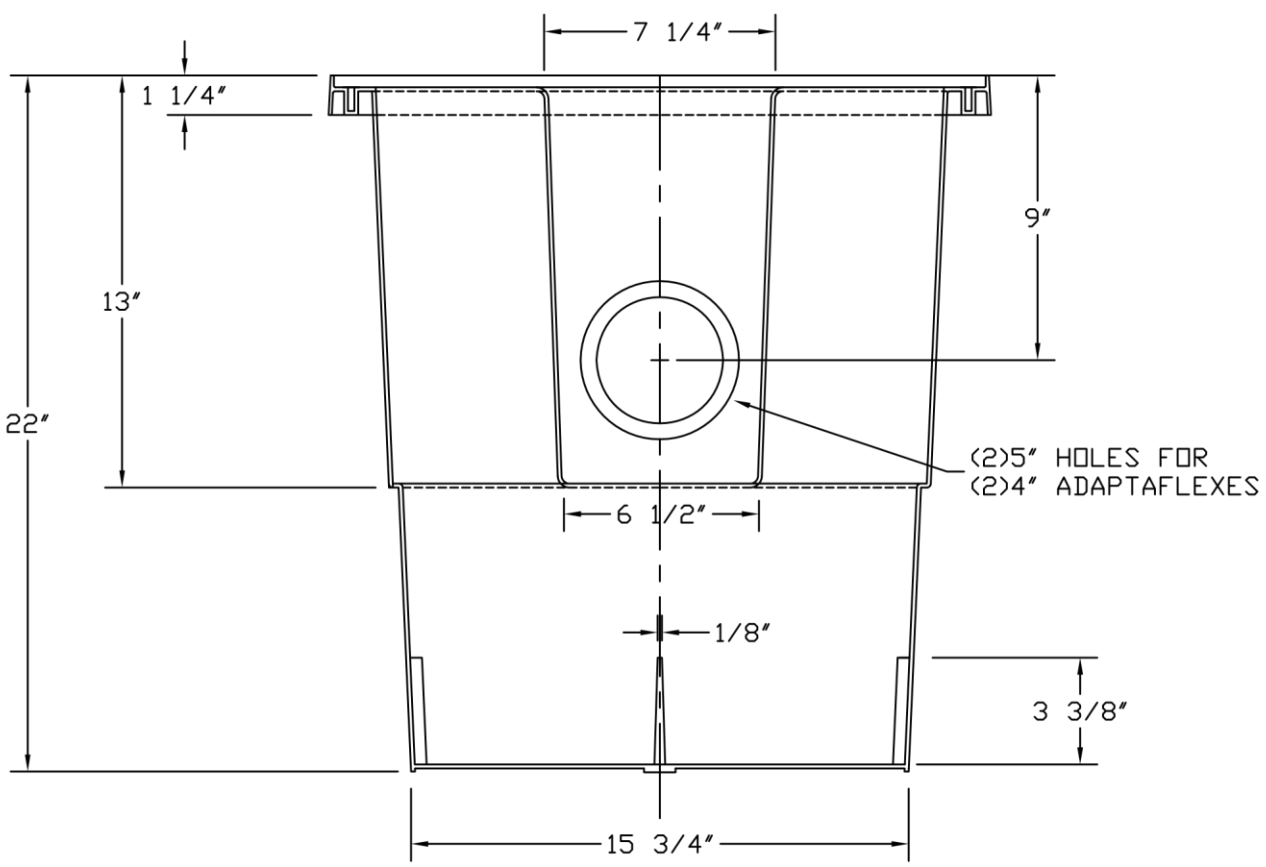

THIS DRAWING IS THE SOLE PROPERTY OF AK INDUSTRIES INC.

**B.O.M**  
**AKR50005 18X22 BASIN**  
**AKP10111 (2)4" ADAPTA FLEXES W/ RETAINING RING**

 AK INDUSTRIES INC. 2055 PIDCO DR. PLYMOUTH, IN. 46563 PHONE: (574) 936-6022	DRAWN BY:	TOLERANCE:	SIGNATURE:
	M.O.LIVAREZ	$\pm 0.0312$ UNLESS SPECIFIED OTHERWISE	