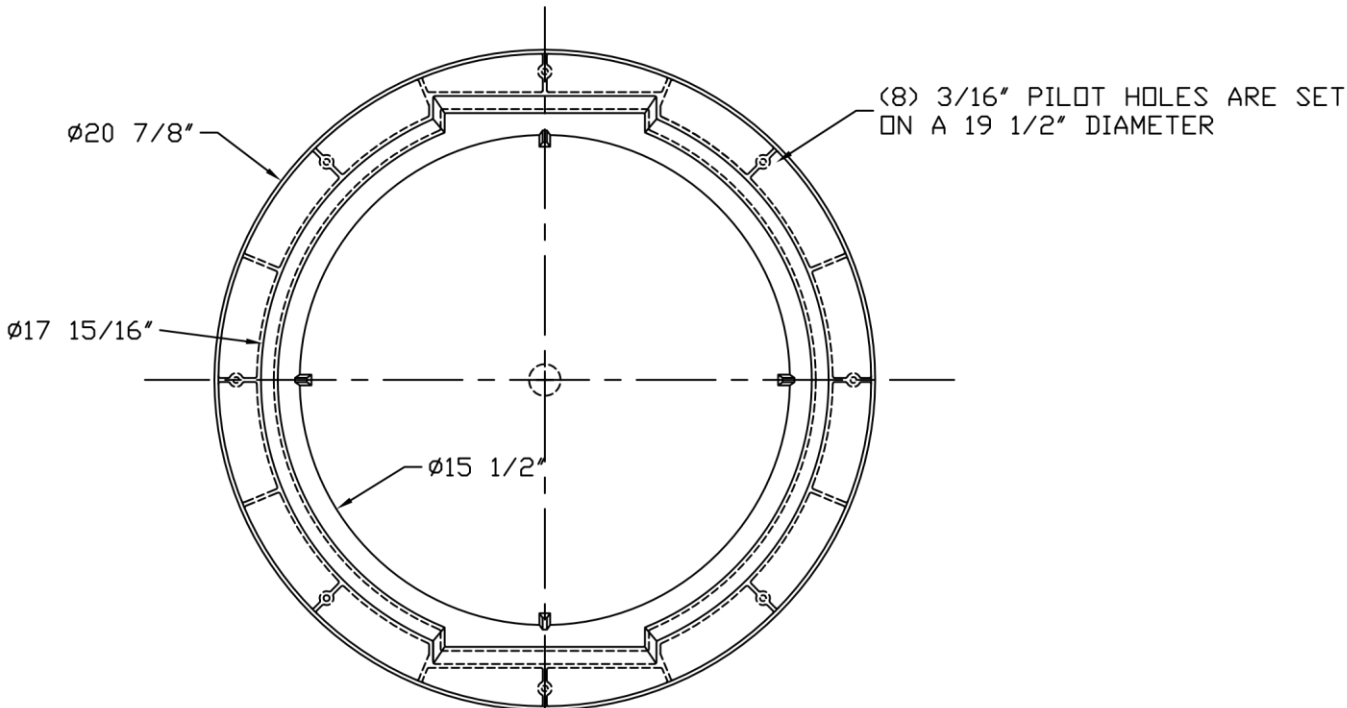

THIS DRAWING IS THE SOLE PROPERTY OF AK INDUSTRIES INC.

**B.O.M**  
**AKR50005 18X22 BASIN**  
**AKP10111 (2)4" ADAPTA FLEXES W/ RETAINING RING**

 AK INDUSTRIES INC. 2055 PIDCO DR. PLYMOUTH, IN. 46563 PHONE: (574) 936-6022	DRAWN BY:	TOLERANCE:	SIGNATURE:
	M.O.LIVAREZ	$\pm 0.0312$ UNLESS SPECIFIED OTHERWISE	