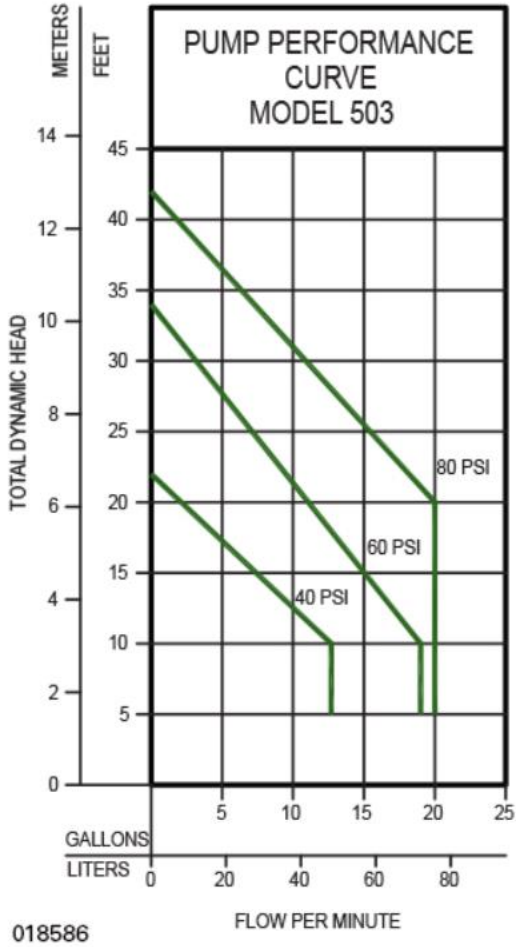

Zoeller Water Powered Sump Pump Spec Sheet

Performance Curves for the Zoeller 503 water backup sump pump

018586

Model 503: 60 Hz

Performance Curves Chart for the Zoeller 503 water backup sump pump