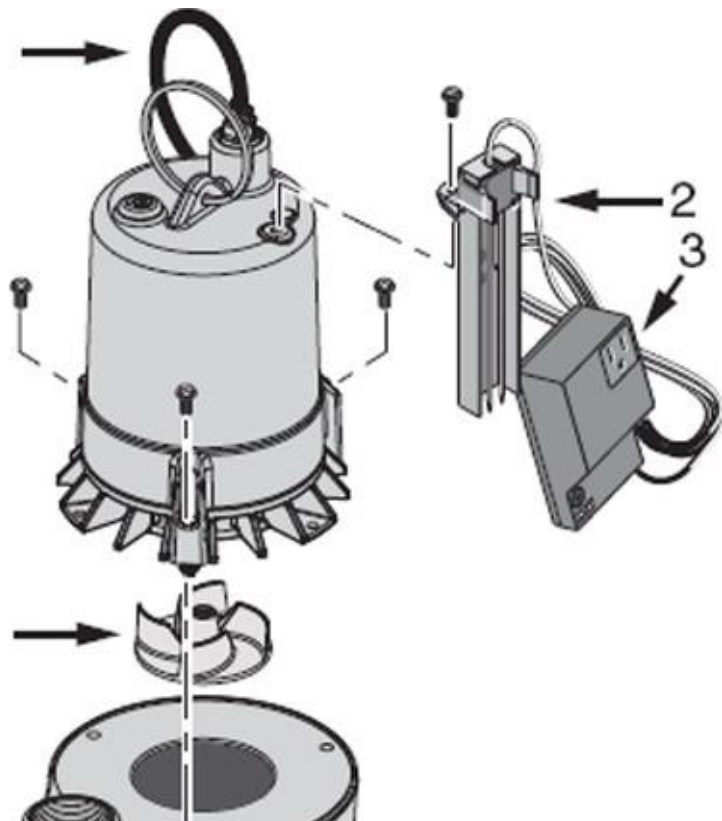

Key No.	Part Description	Qty.	EIOOELT
	Power Cord Assembly	1	PW117-281-
	Bracket	1	TSIJ
2	Intellishield Switch Ass'y	1	PSI 9-102
3	Impellert	1	PS17-1560
4		1	PS5-35P

NOTE: If motor fails, replace entire pump. t See